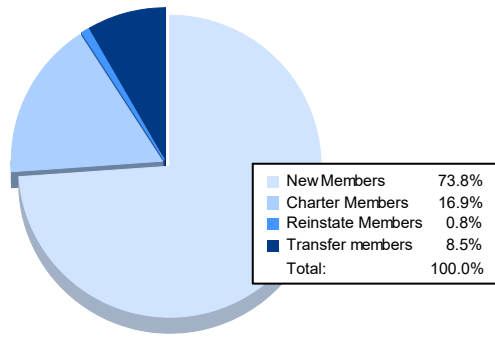

Year	New Clubs	Dropped Clubs	Gain/ Loss Clubs	New Members	Charter Members	Reinstate Members	Transfer Members	Total Member Added	Total Members Dropped	Gain/ Loss Members
2016-2017	0	3	-3	65	8	2	7	82	159	-77
2017-2018	0	1	-1	68	1	1	5	75	134	-59
2018-2019	0	2	-2	72	0	1	1	74	120	-46
2019-2020	1	4	-3	71	20	4	2	97	118	-21
2020-2021	1	3	-2	96	22	1	11	130	105	25
<b>Average</b>	<b>0</b>	<b>3</b>	<b>-2</b>	<b>74</b>	<b>10</b>	<b>2</b>	<b>5</b>	<b>92</b>	<b>127</b>	<b>-36</b>

### Membership Composition June 2021 Cumulative

### Gender Composition June 2021 Cumulative