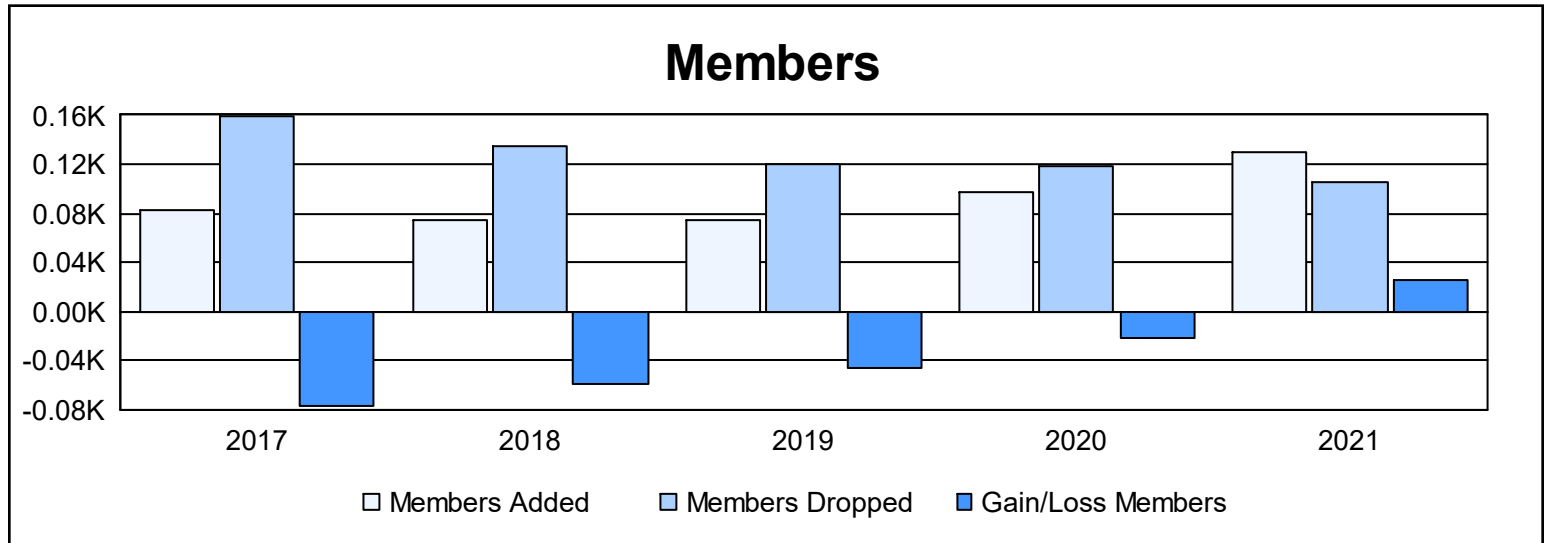

Year	New Clubs	Dropped Clubs	Gain/ Loss Clubs	New Members	Charter Members	Reinstate Members	Transfer Members	Total Member Added	Total Members Dropped	Gain/ Loss Members
2016-2017	0	3	-3	65	8	2	7	82	159	-77
2017-2018	0	1	-1	68	1	1	5	75	134	-59
2018-2019	0	2	-2	72	0	1	1	74	120	-46
2019-2020	1	4	-3	71	20	4	2	97	118	-21
2020-2021	1	3	-2	96	22	1	11	130	105	25
<b>Average</b>	<b>0</b>	<b>3</b>	<b>-2</b>	<b>74</b>	<b>10</b>	<b>2</b>	<b>5</b>	<b>92</b>	<b>127</b>	<b>-36</b>

### Membership Composition June 2021 Cumulative