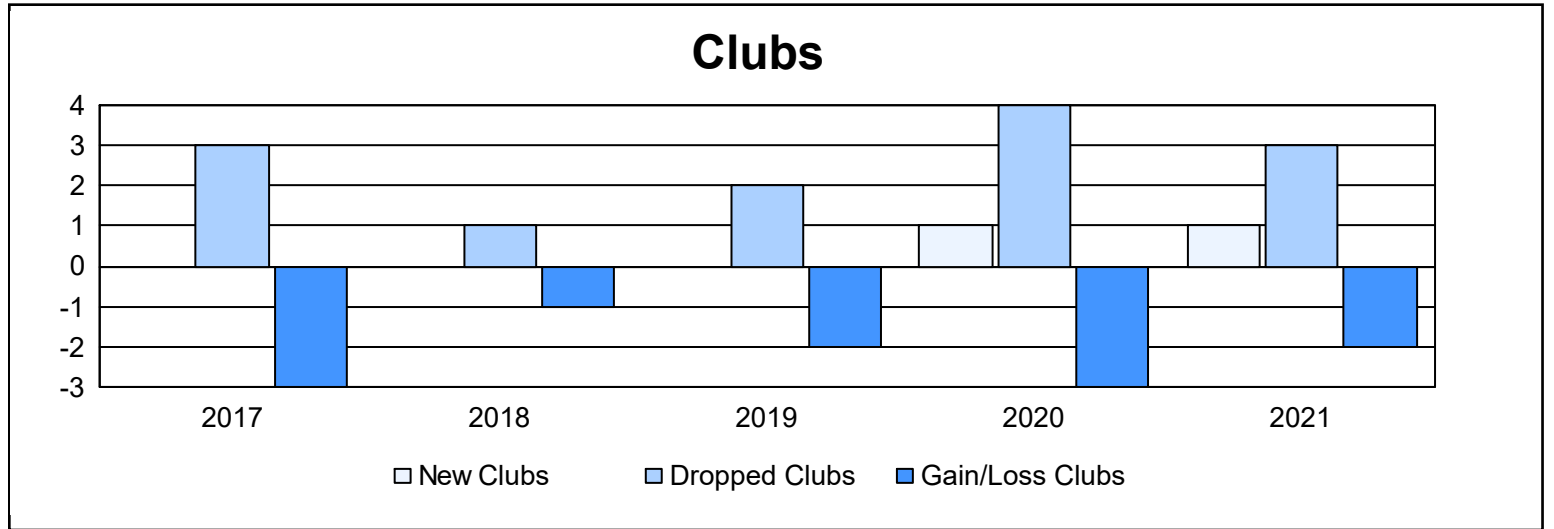

Year	New Clubs	Dropped Clubs	Gain/ Loss Clubs	New Members	Charter Members	Reinstate Members	Transfer Members	Total Member Added	Total Members Dropped	Gain/ Loss Members
2016-2017	0	3	-3	65	8	2	7	82	159	-77
2017-2018	0	1	-1	68	1	1	5	75	134	-59
2018-2019	0	2	-2	72	0	1	1	74	120	-46
2019-2020	1	4	-3	71	20	4	2	97	118	-21
2020-2021	1	3	-2	96	22	1	11	130	105	25
<b>Average</b>	<b>0</b>	<b>3</b>	<b>-2</b>	<b>74</b>	<b>10</b>	<b>2</b>	<b>5</b>	<b>92</b>	<b>127</b>	<b>-36</b>

### Membership Composition June 2021 Cumulative